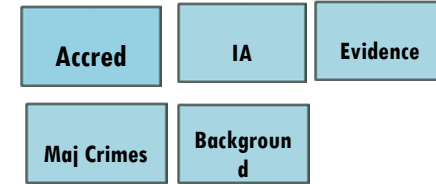

# SEA ISLE CITY POLICE DEPARTMENT ORGANIZATIONAL CHART

(EFFECTIVE OCTOBER 29, 2020)

**Chief of Police**

**Operations Division (Captain)**

**Patrol Section Commander (Lieutenant)**

**Admin Section Commander (Lieutenant)**

**Detective Section Commander (Lieutenant)**

**Detective Division**

**DET**