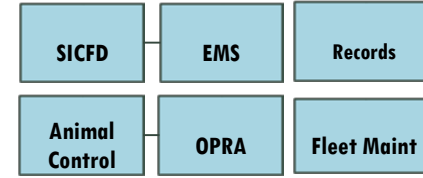

# SEA ISLE CITY POLICE DEPARTMENT ORGANIZATIONAL CHART

(EFFECTIVE OCTOBER 29, 2020)

**Chief of Police**

**Operations Division (Captain)**

**Patrol Section Commander (Lieutenant)**

**Admin Section Commander (Lieutenant)**

**Detective Section Commander (Lieutenant)**

**Detective Division**

**DET**