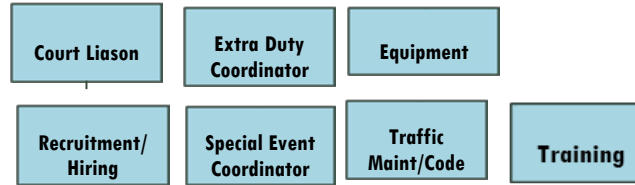

# SEA ISLE CITY POLICE DEPARTMENT ORGANIZATIONAL CHART

(EFFECTIVE OCTOBER 29, 2020)

**Chief of Police**

**Operations Division (Captain)**

**Patrol Section Commander (Lieutenant)**

**Admin Section Commander (Lieutenant)**

**Detective Section Commander (Lieutenant)**

**Detective Division**

**DET**